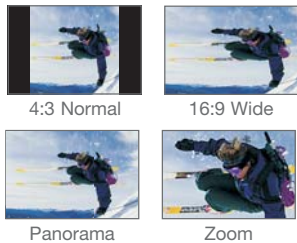

Picture format size adjustment

Enjoy all of your 4:3 aspect-ratio programming in smooth, wide-screen without black bars. Five pre-set aspect ratio modes – Normal, Wide, Panorama, Zoom 1 and Zoom 2 – stretch your image to fill the screen naturally and with less distortion.