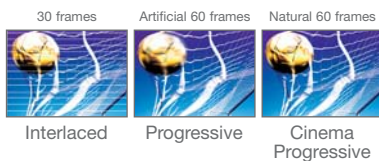

Cinema Smooth™ Film Mode 3:2 Pull Down

Powered by Samsung's Cinema Smooth technology, 3:2 Pull Down eliminates the artificial frames that are created when films are converted to DVDs. The result is a clearer image without the subtle motion artifacts caused by 24-to-30 frames per second video conversion.